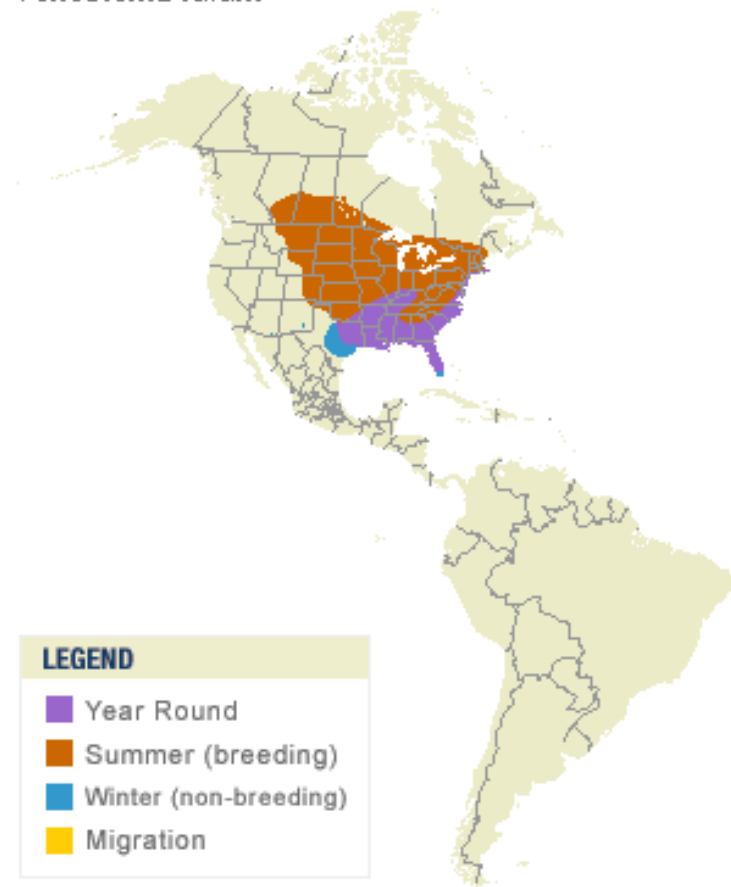

Brown Thrasher
Toxostoma rufum